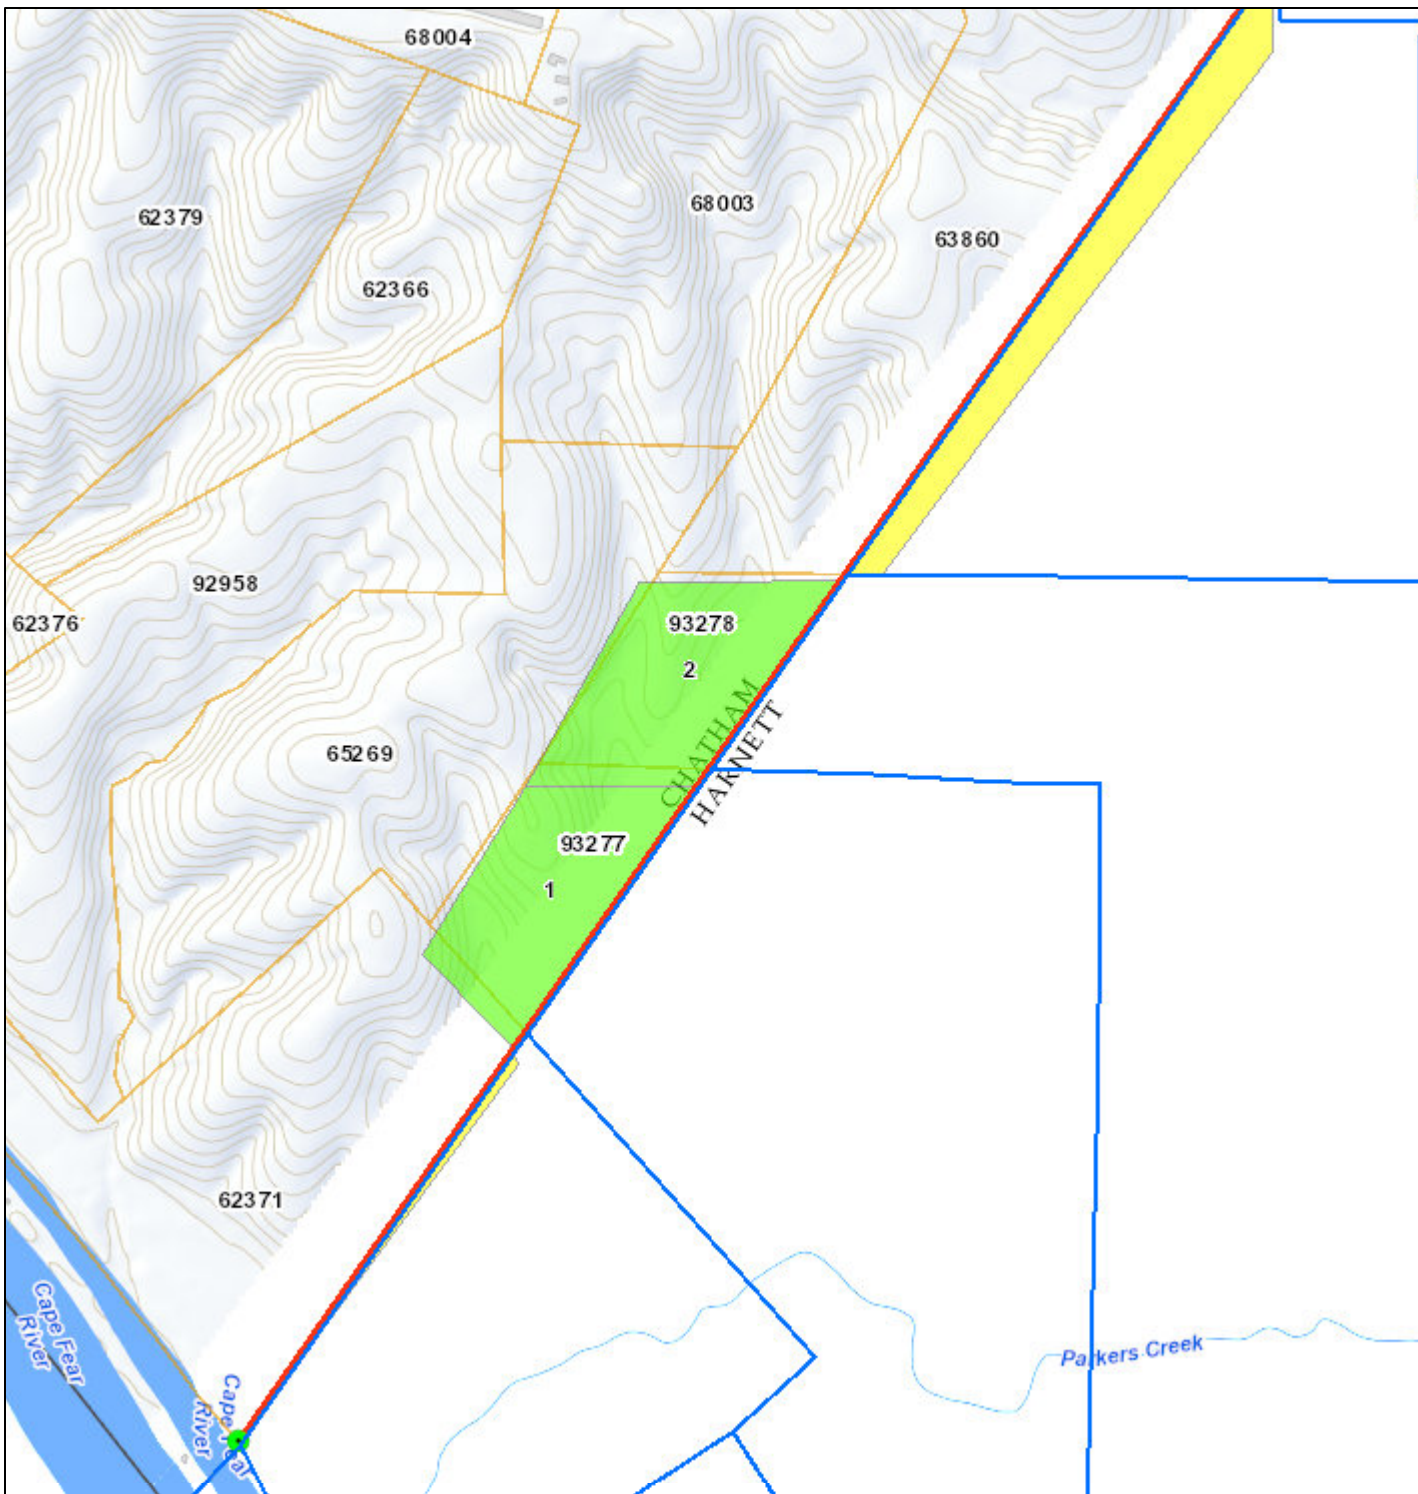

# Chatham GIS Map

Service Layer Credits: Chatham County, Chatham County GIS, Harnett County, Wake County, NCGS

Date: 10/30/2019  
Time: 3:25:32 PM

# Chatham GIS Map

Service Layer Credits: Chatham County, Chatham County GIS, Harnett County, Wake County, NCGS

Date: 10/30/2019  
Time: 3:29:36 PM