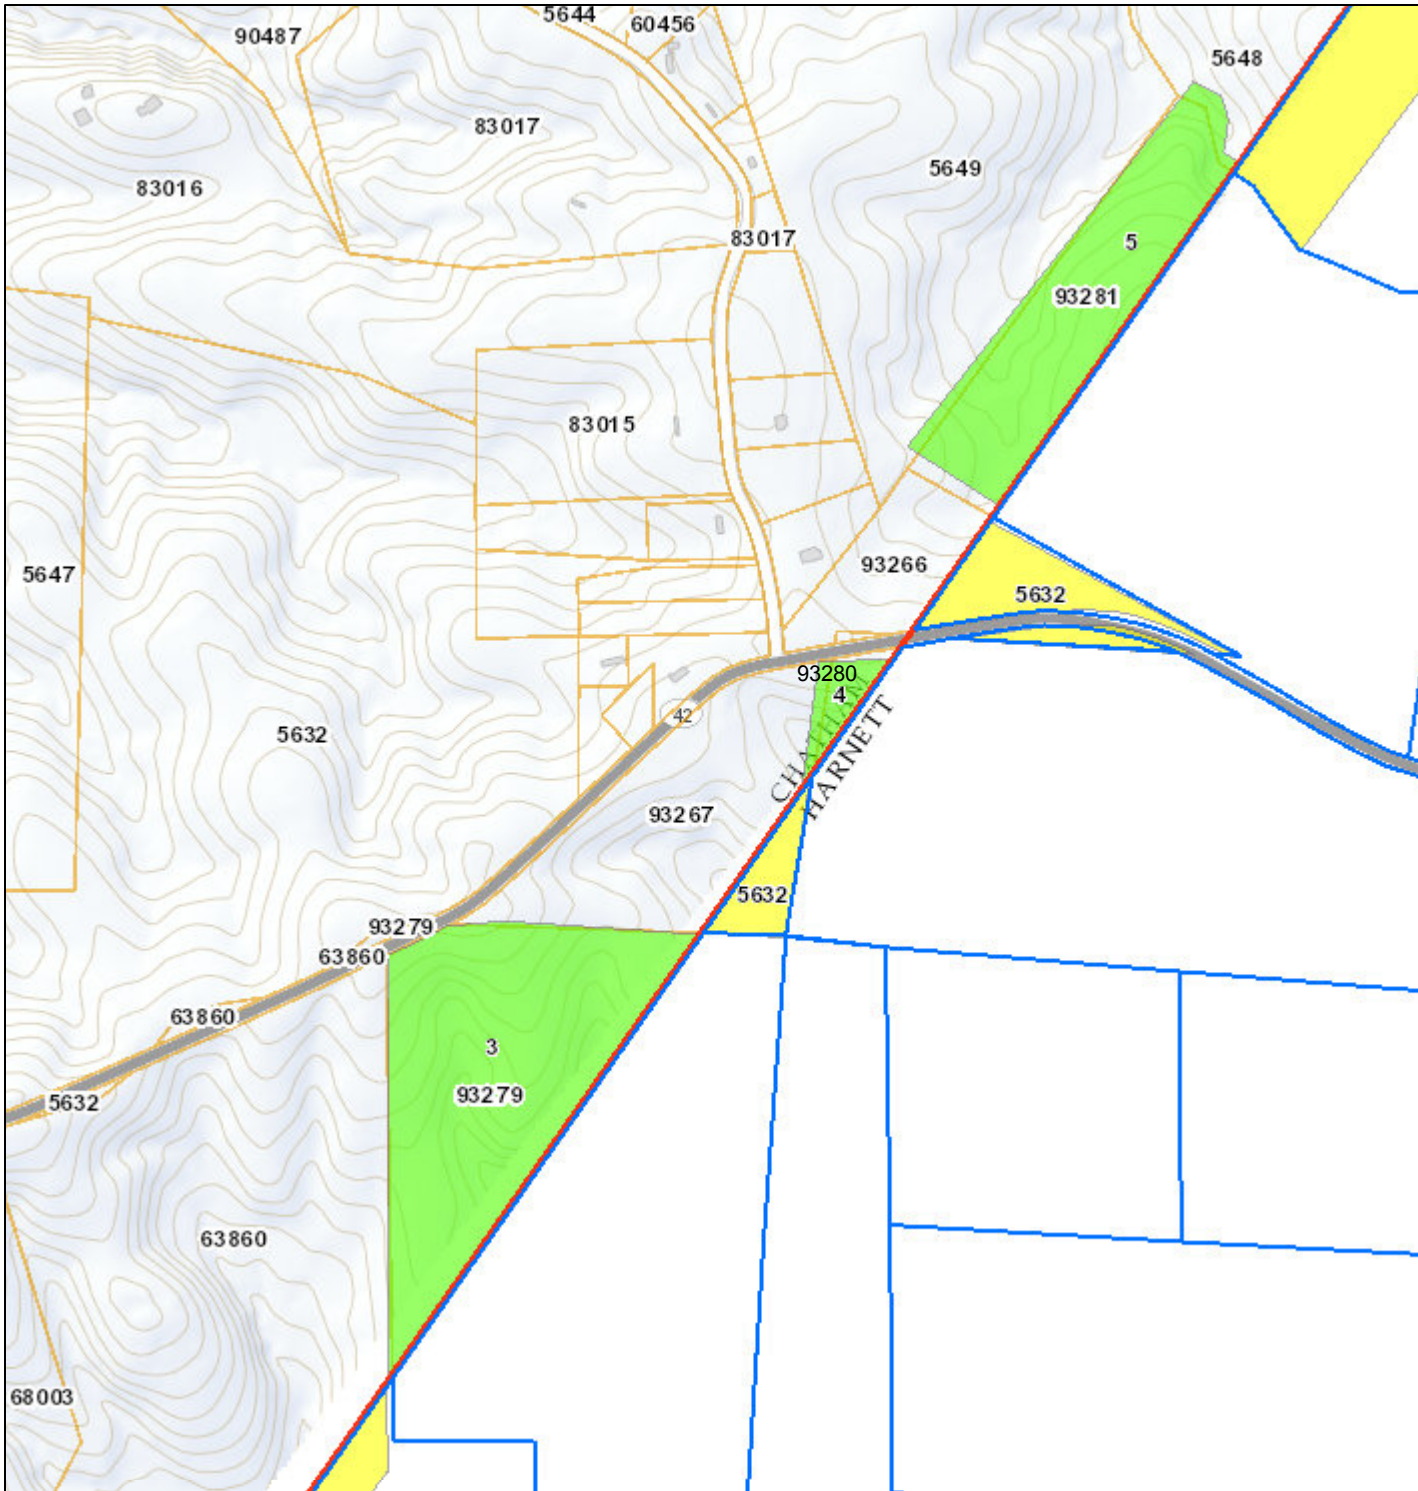

# Chatham GIS Map

Service Layer Credits: Chatham County, Chatham County GIS, Harnett County, Wake County, NCGS

Date: 10/30/2019  
Time: 3:25:32 PM

# Chatham GIS Map

Service Layer Credits: Chatham County, Chatham County GIS, Harnett County, Wake County, NCGS

Date: 10/30/2019  
Time: 3:29:36 PM