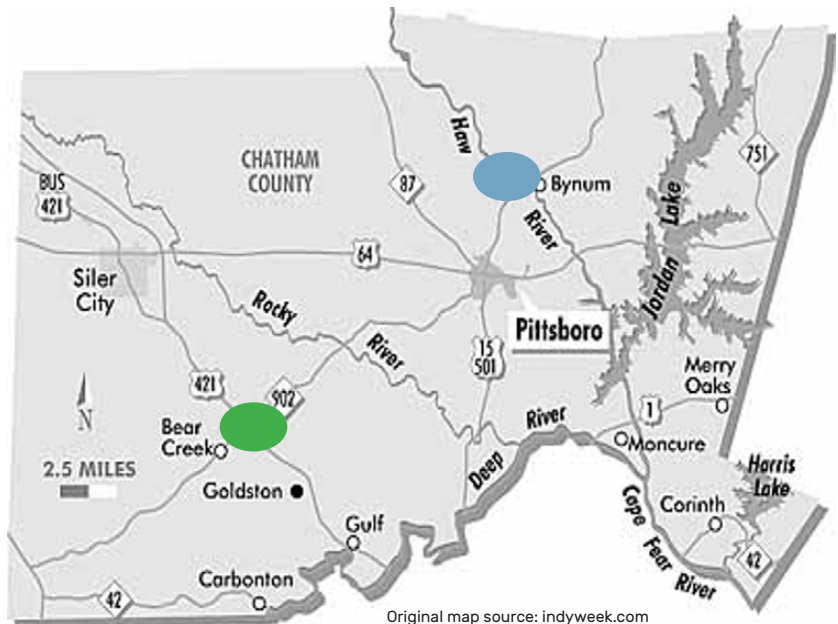

Park Master Plan Open House Earl Thompson Park Bynum

Thursday, April 25
6 p.m. to 8 p.m.

Bynum Ruritan Club
28 Charlie Fields Rd
Pittsboro, NC 27312

Park Master Plan Open House Southwest District Park Bear Creek

Monday, April 29
6 p.m. to 8 p.m.

Chatham Central High School
Cafeteria
14950 NC Hwy 902 W
Bear Creek, NC 27207

Original map source: indyweek.com

MCADAMS