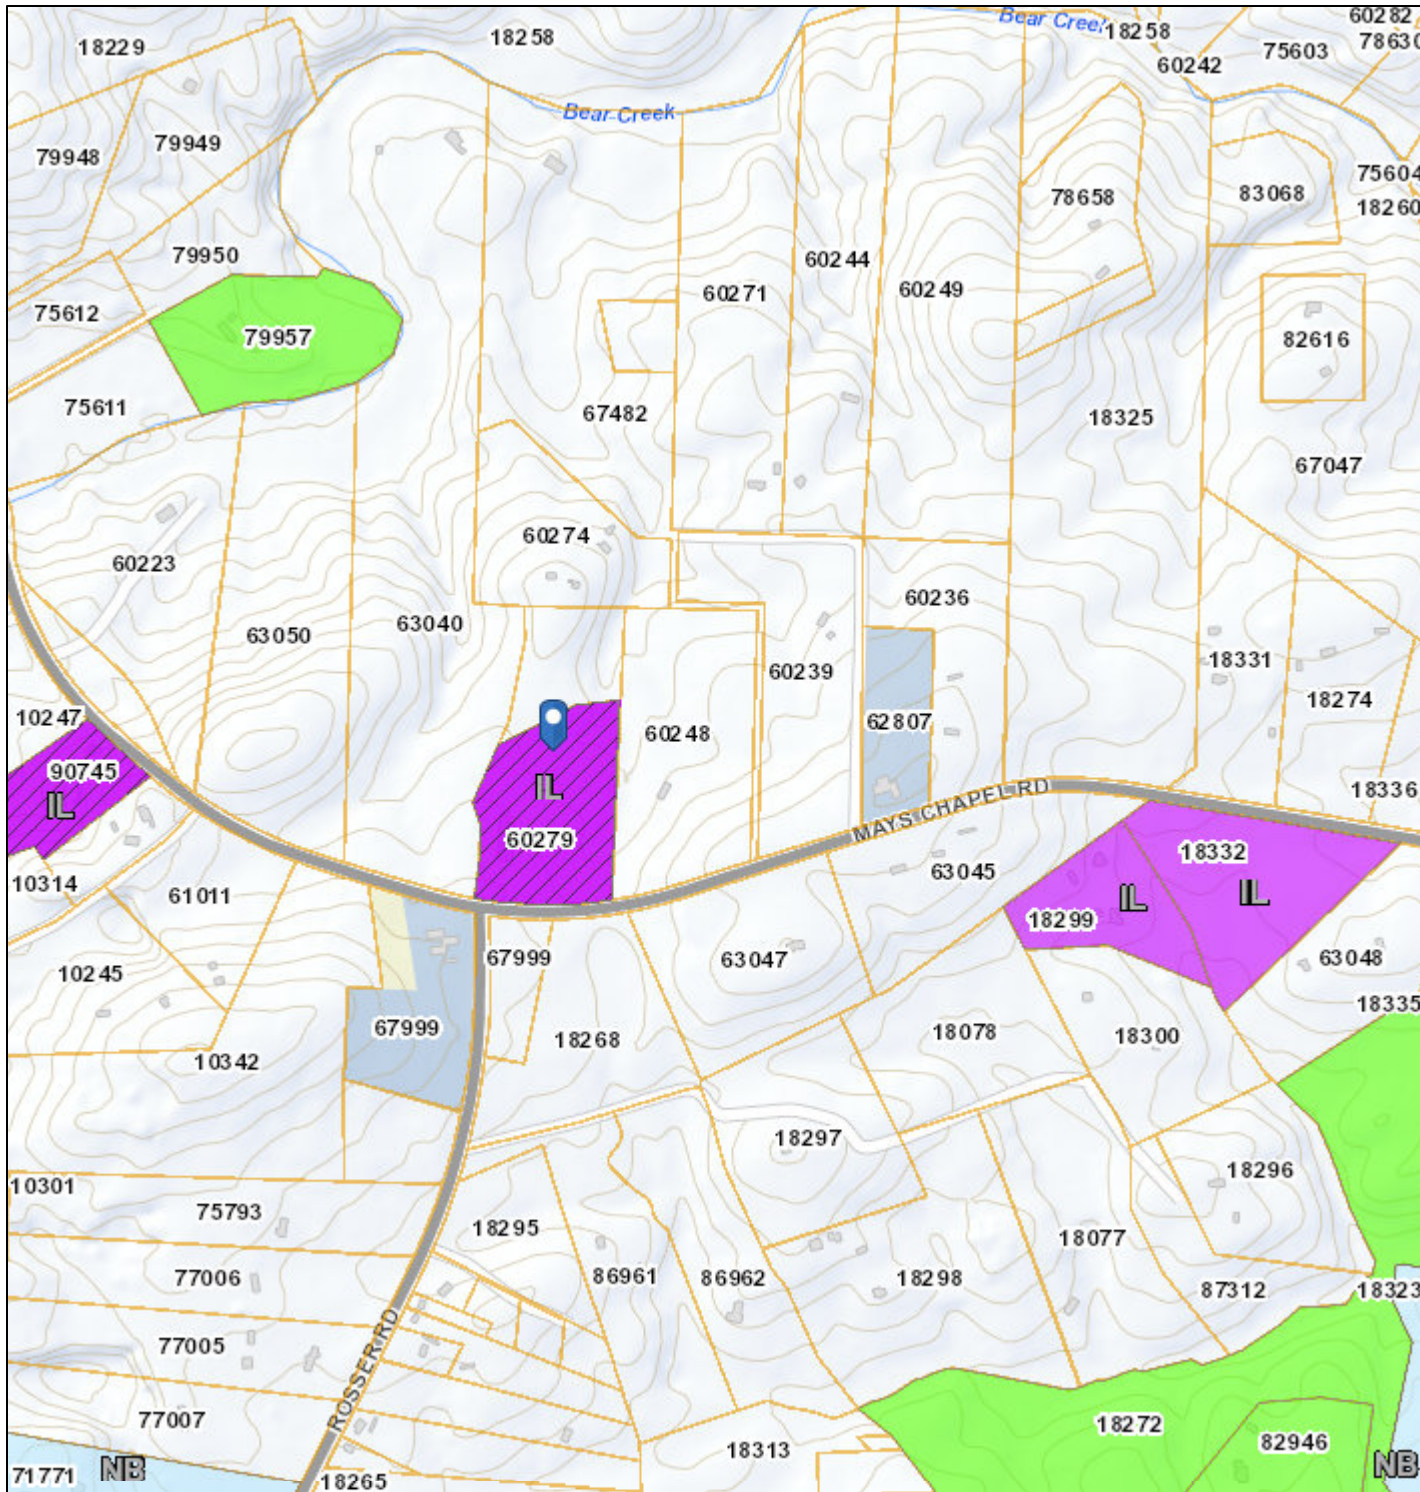

# Chatham County GIS Map

Service Layer Credits: Chatham County, Chatham County Planning, Chatham County GIS

Date: 6/27/2018  
Time: 10:56:55 AM