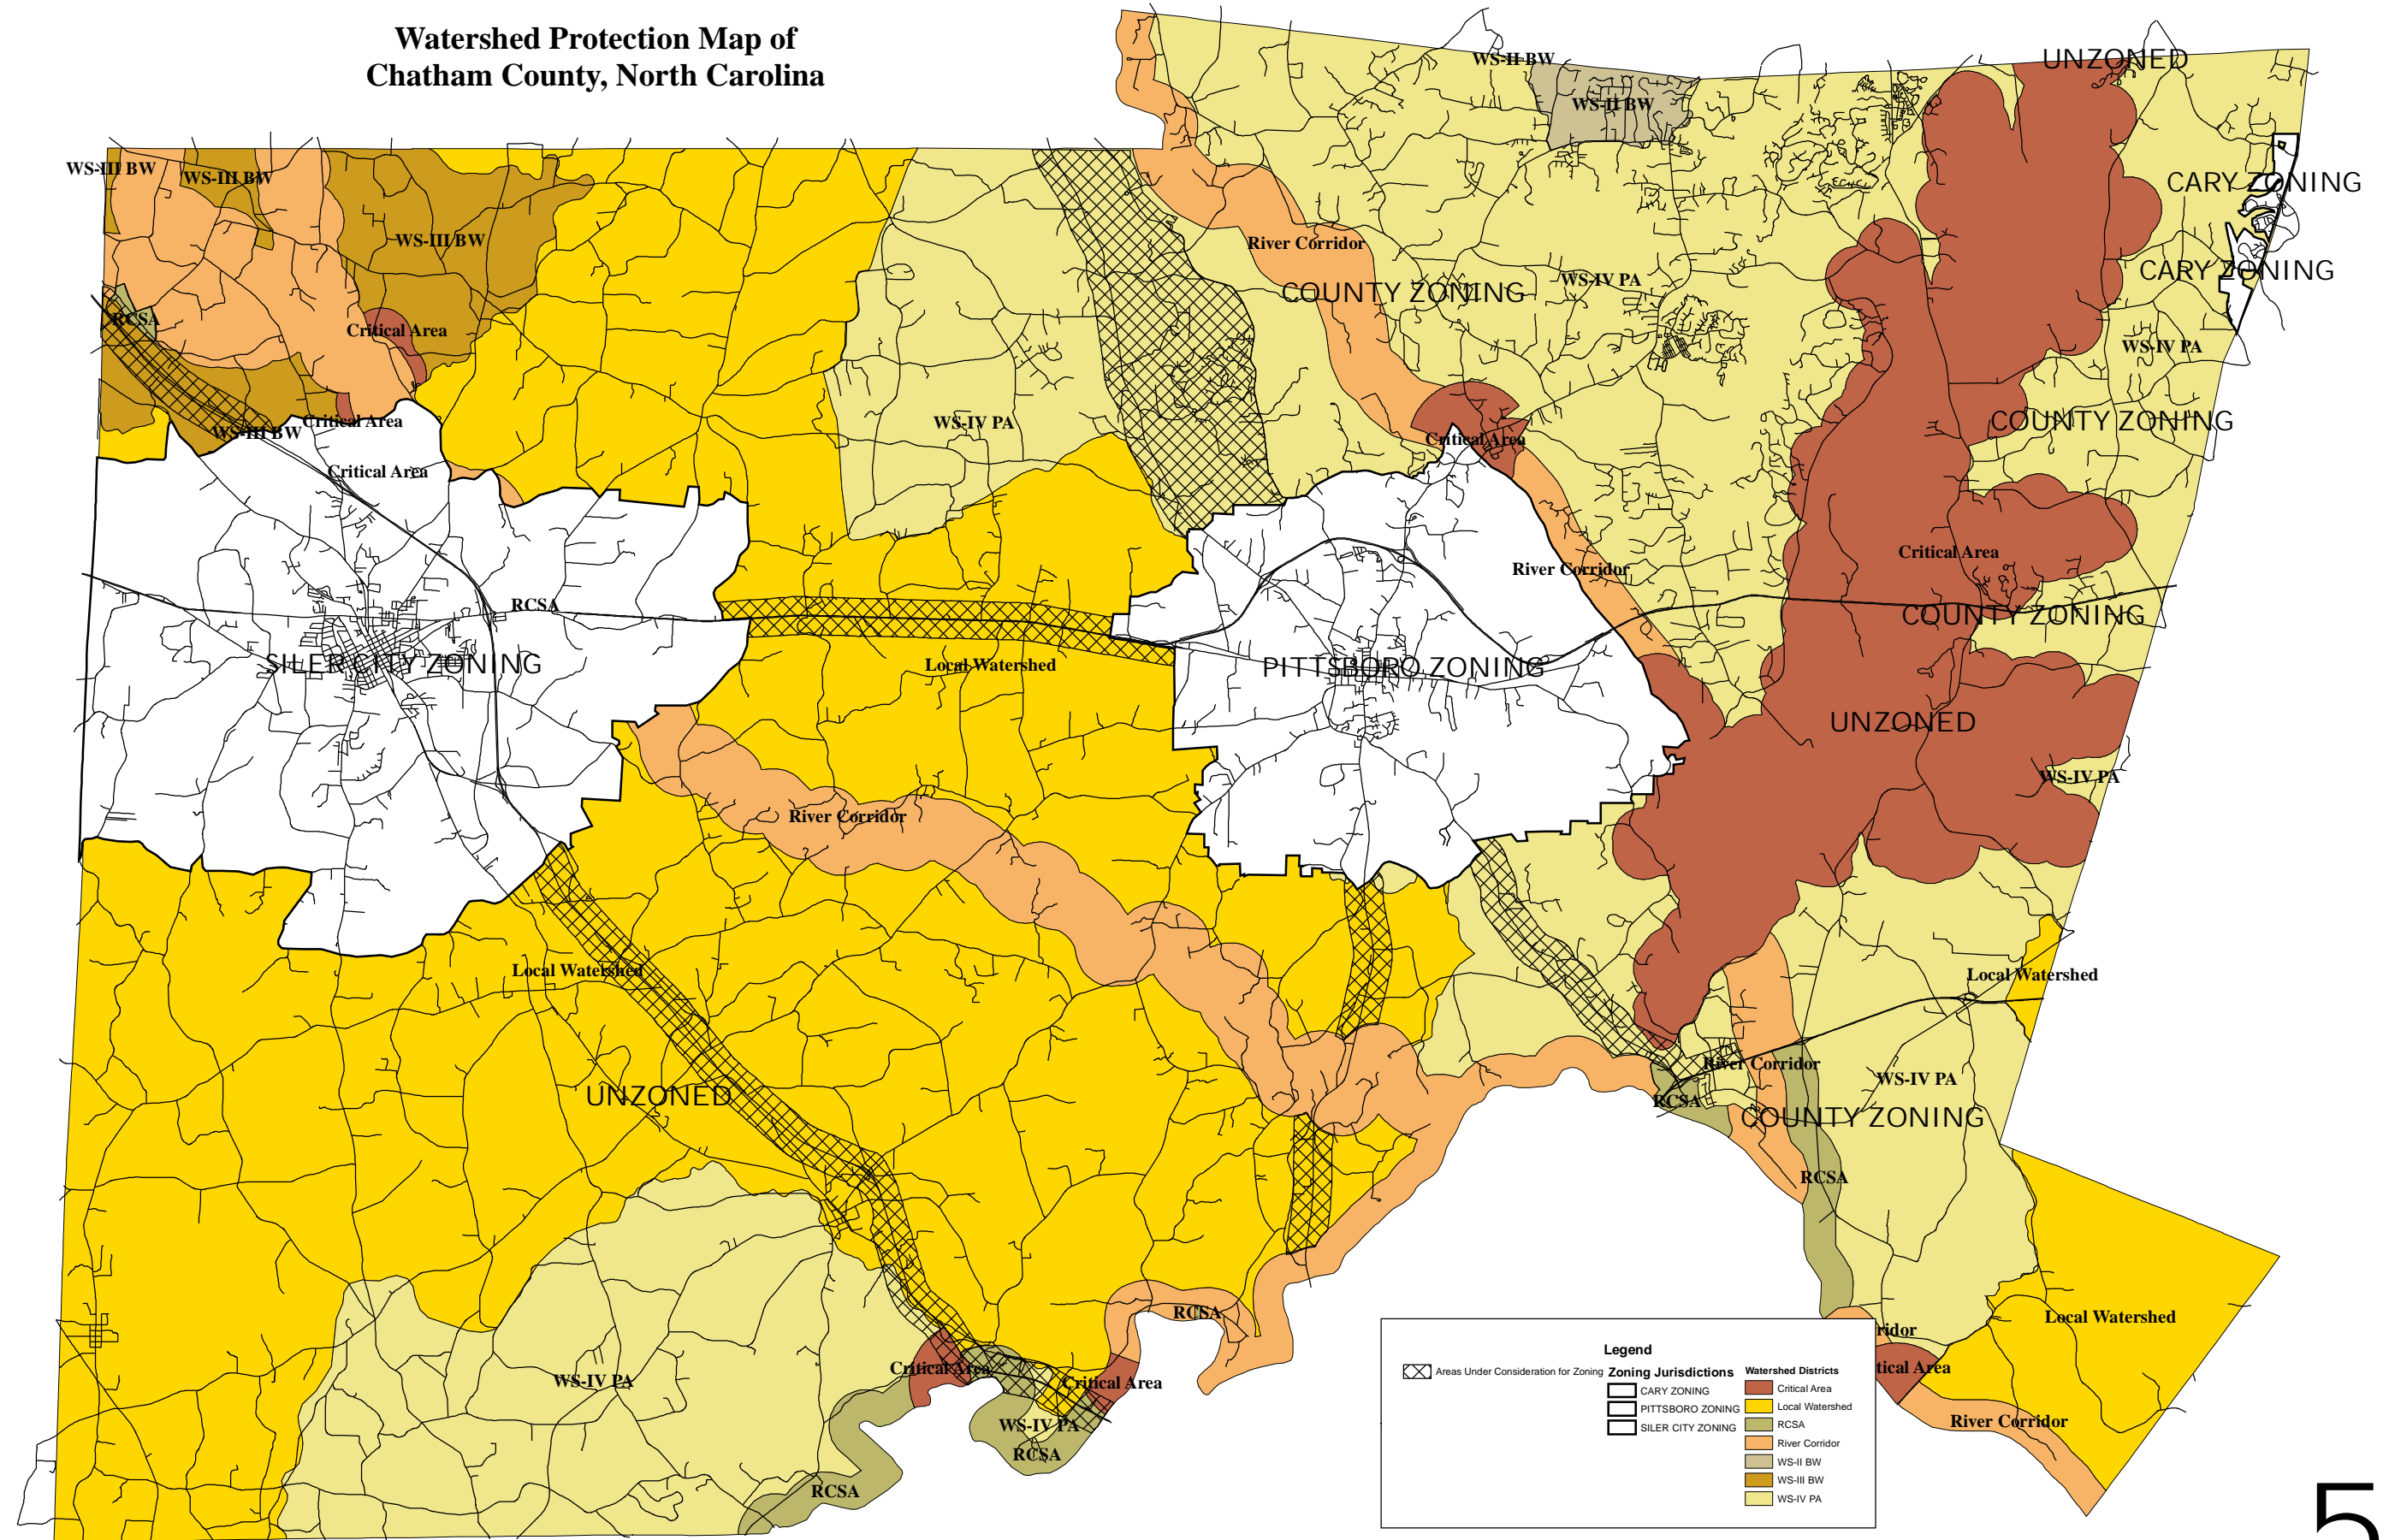

Watershed Protection Map of Chatham County, North Carolina

Legend	
	Areas Under Consideration for Zoning
	CARY ZONING
	PITTSBORO ZONING
	SILER CITY ZONING
	Critical Area
	Local Watershed
	RCSA
	River Corridor
	WS-II BW
	WS-III BW
	WS-IV PA