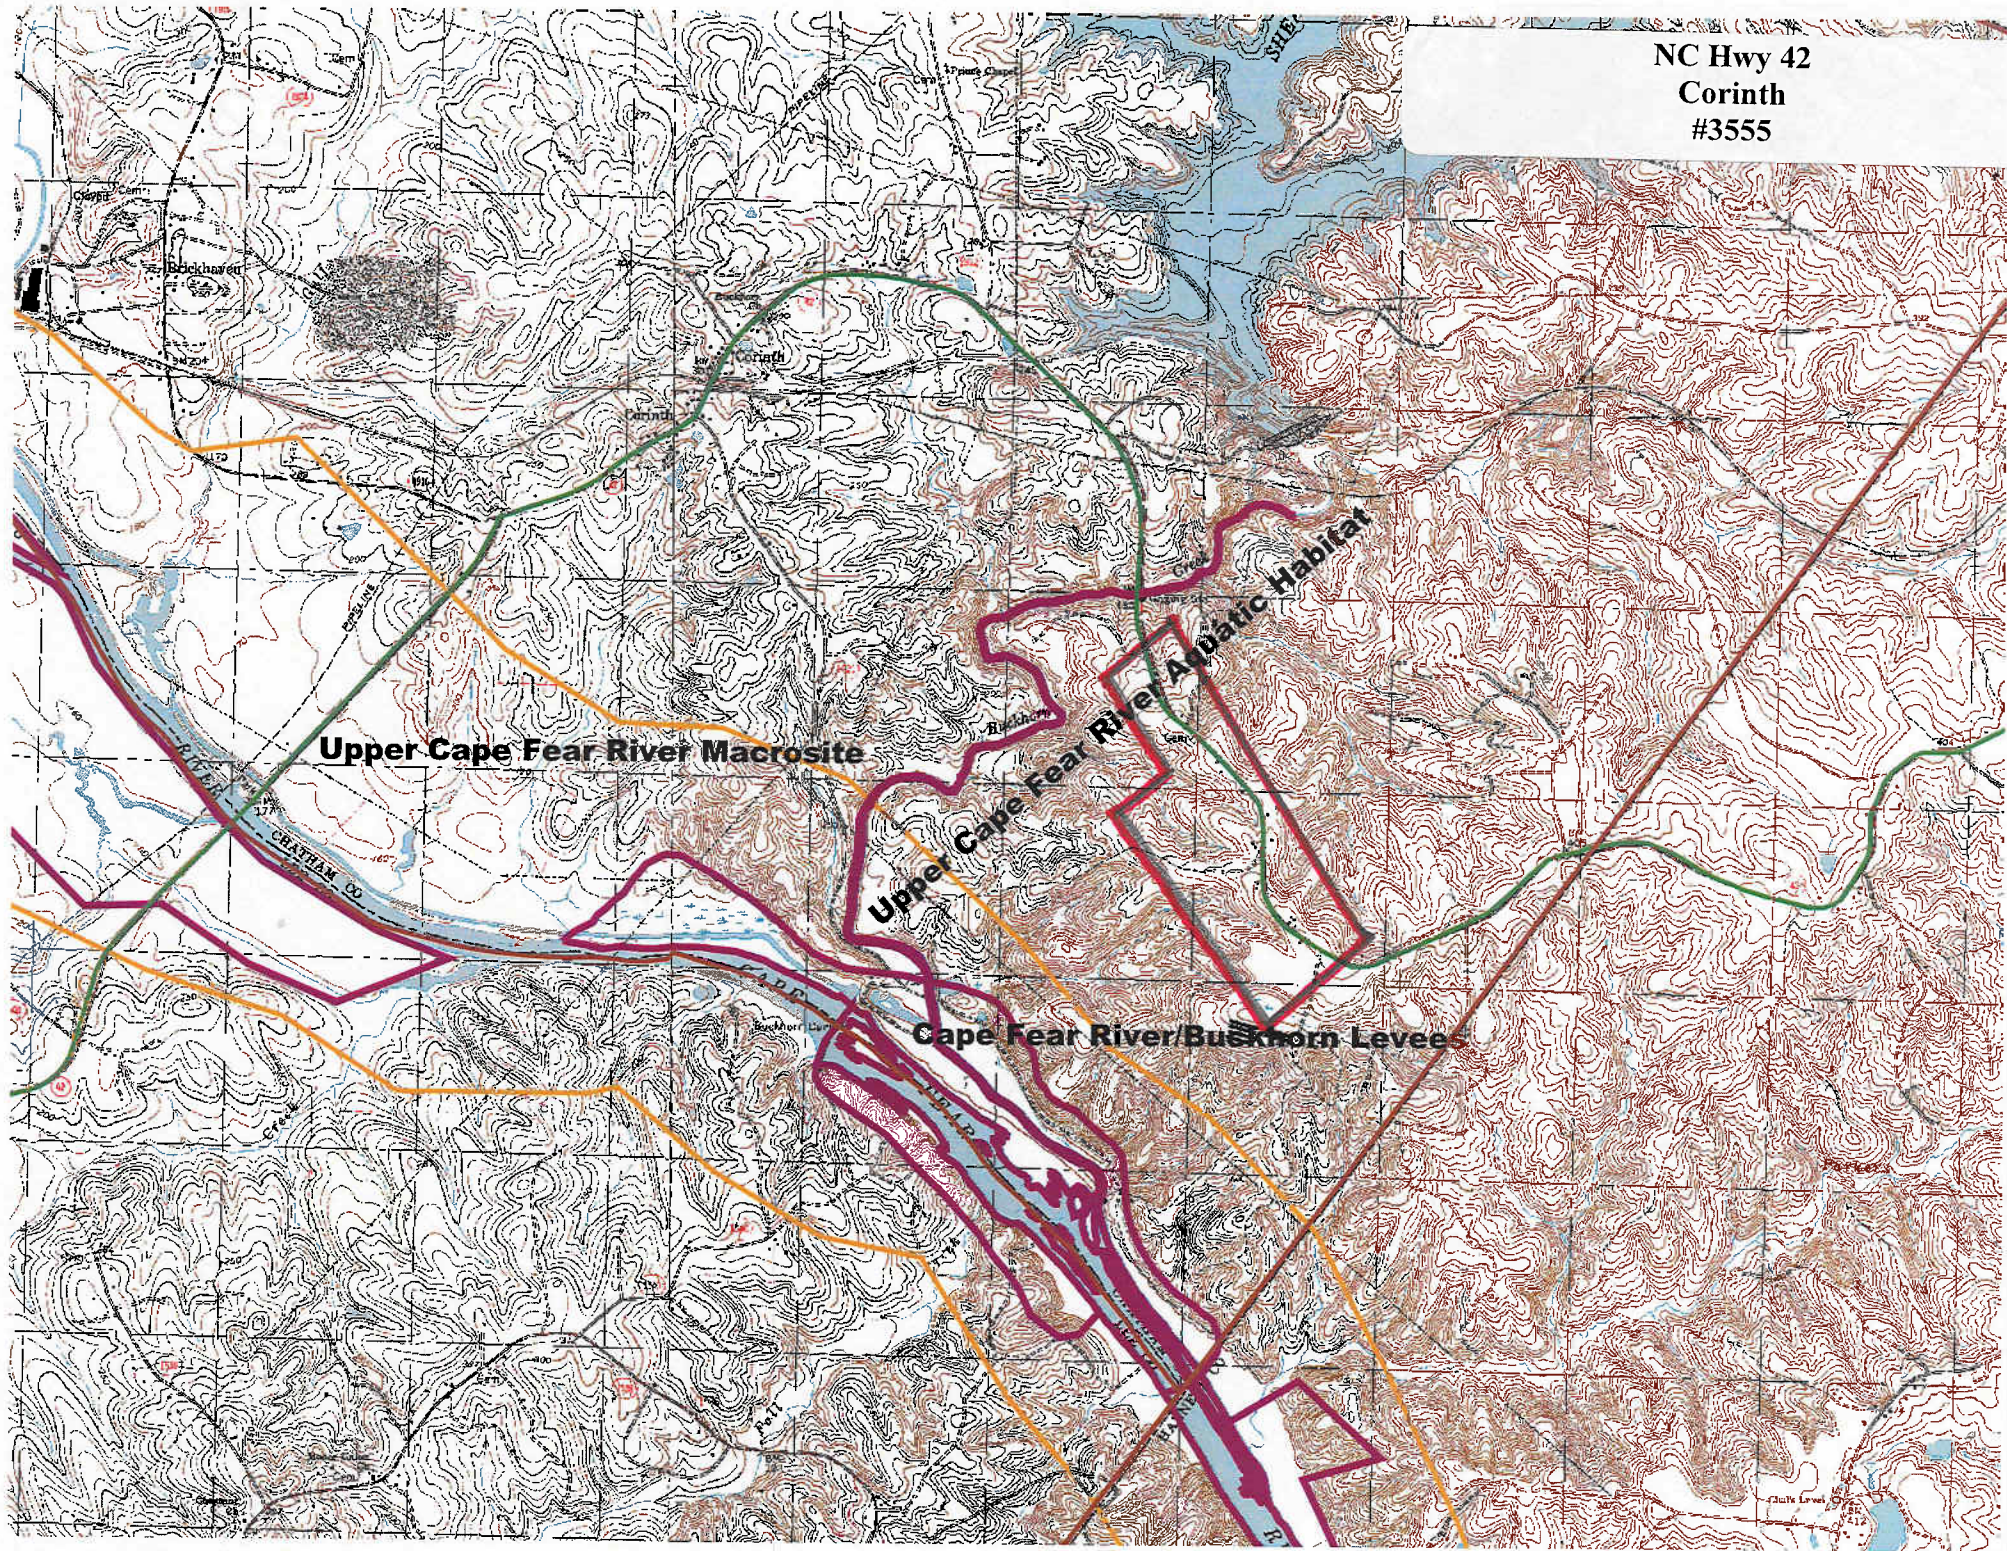

NC Hwy 42
Corinth
#3555

Upper Cape Fear River Macrosite

Upper Cape Fear River Aquatic Habitat

Cape Fear River/Buckhorn Levees