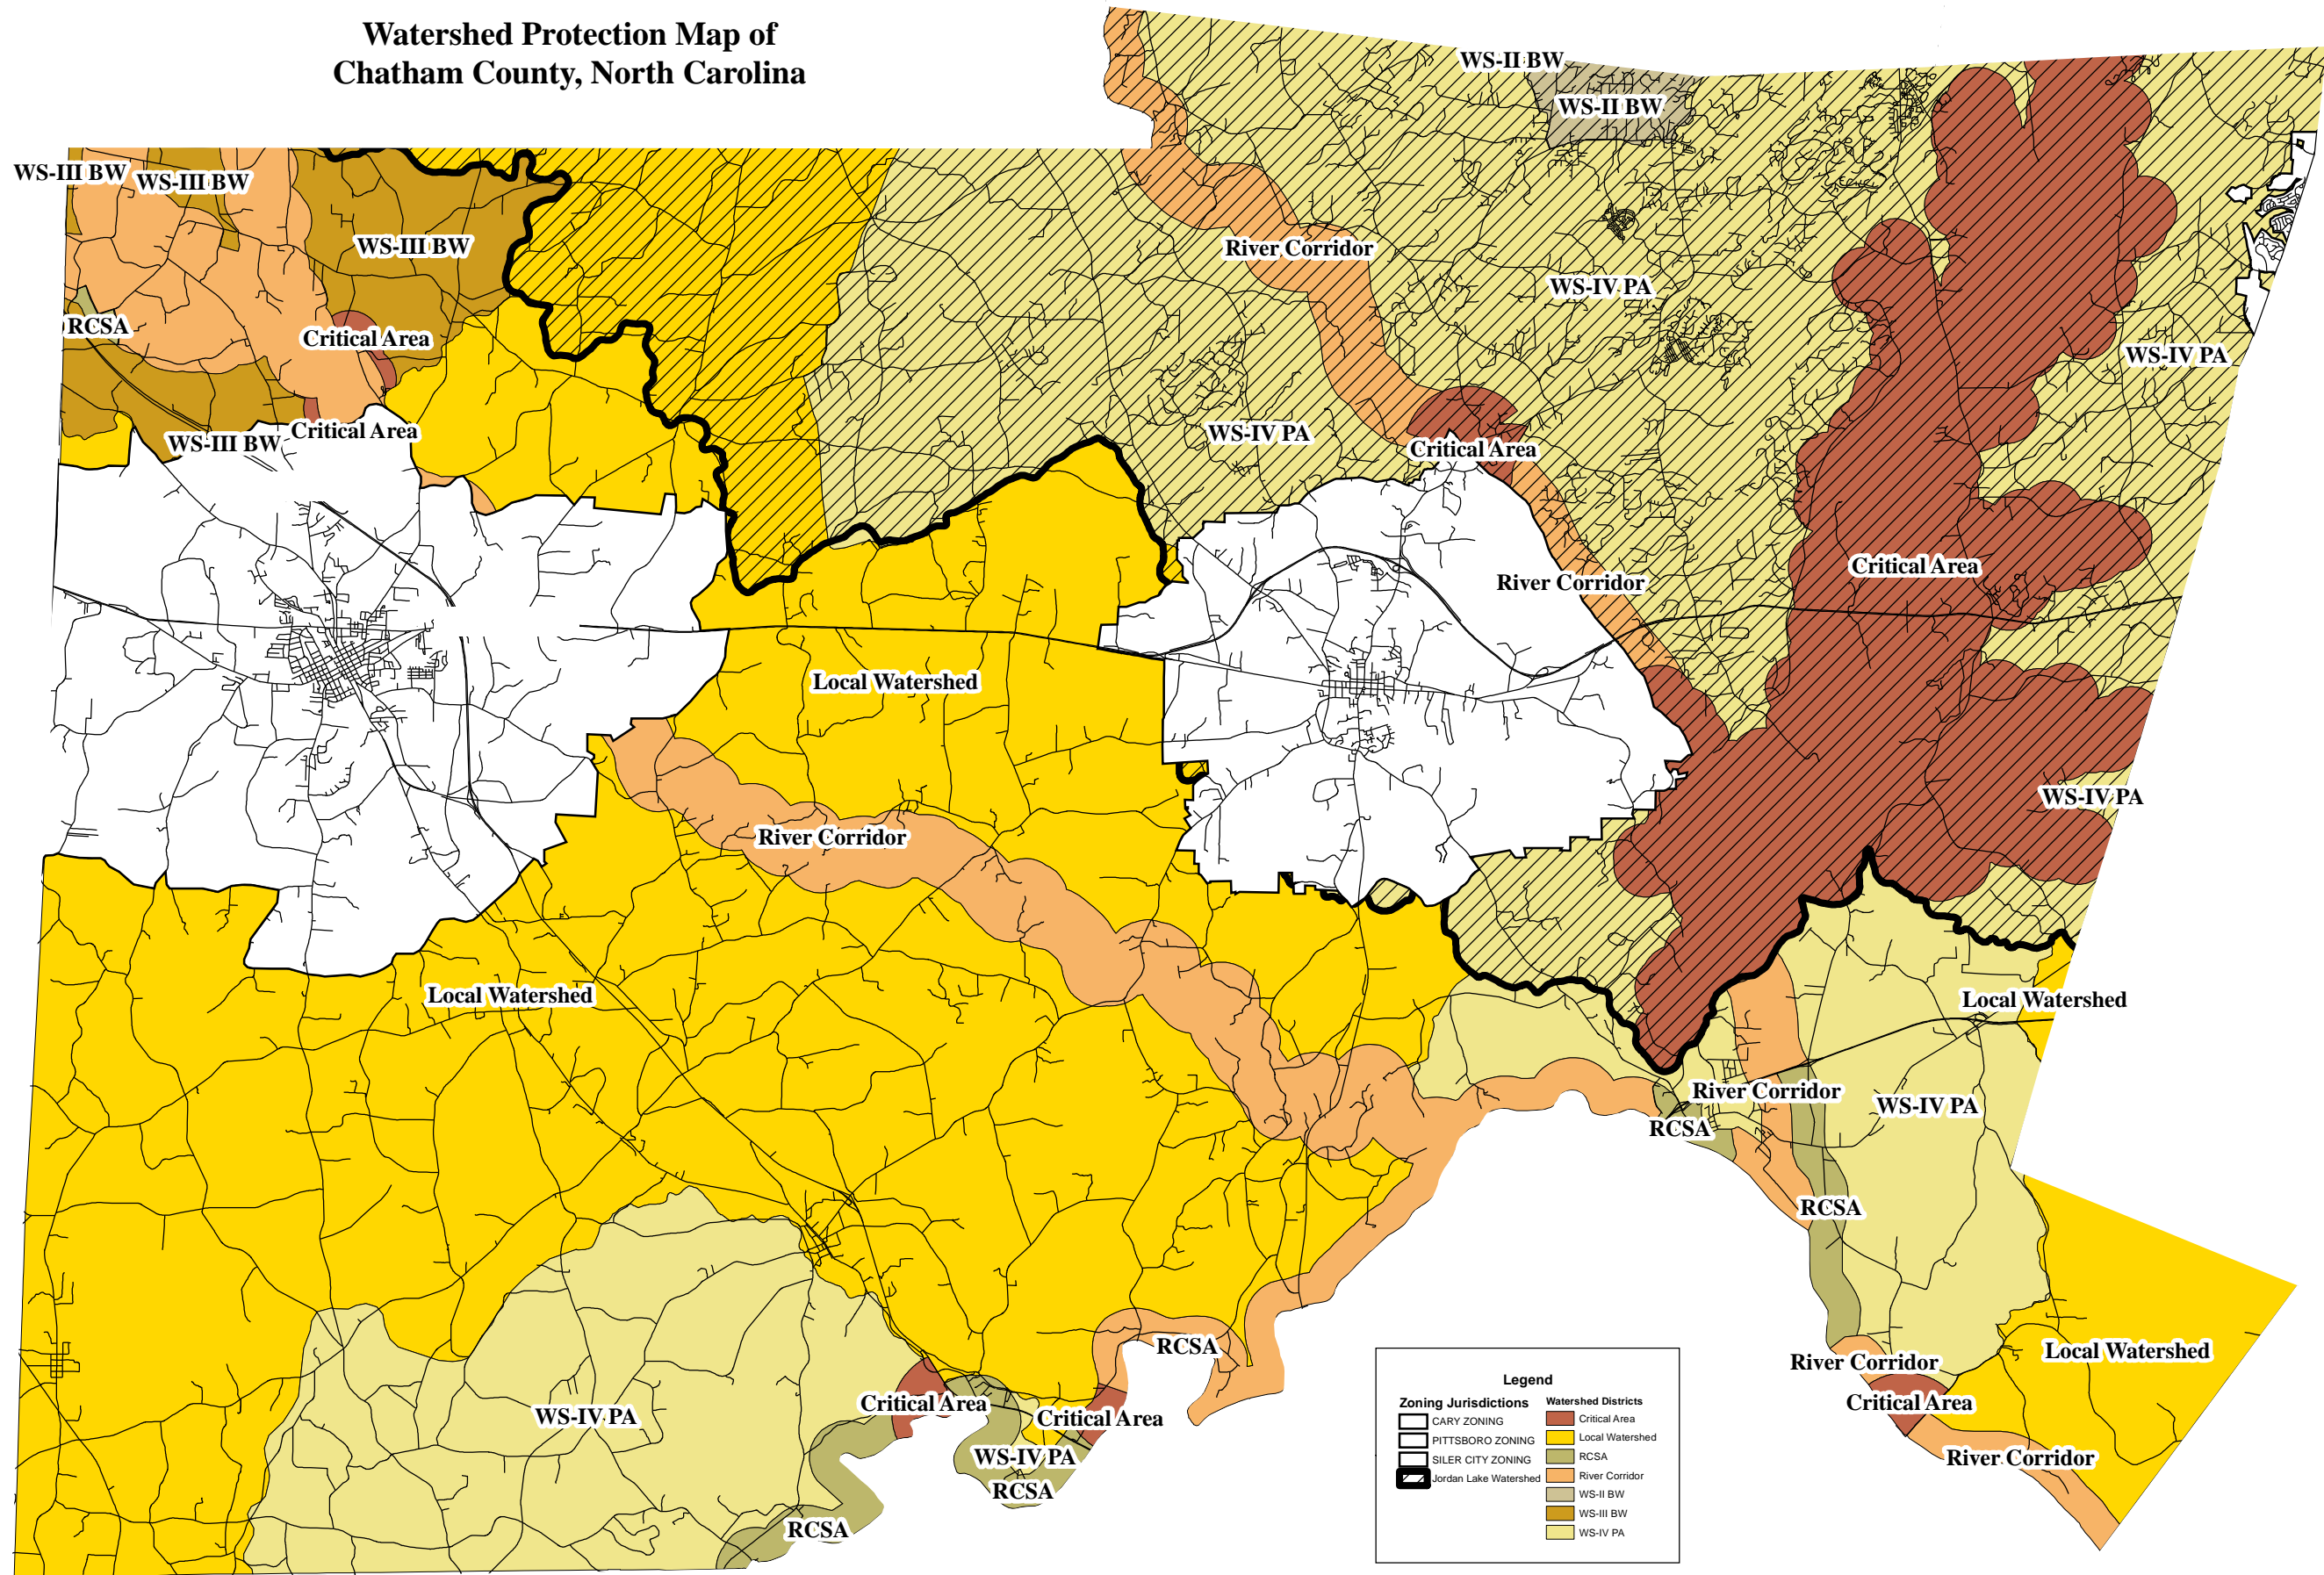

Watershed Protection Map of Chatham County, North Carolina

17,000 8,500 0 17,000 Feet